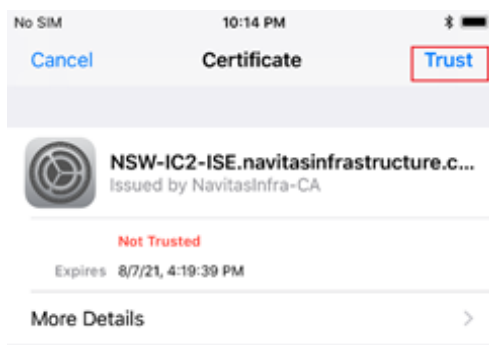

4. If you have forgotten your password kindly visit learning.curtin.edu.sg and click on “I forgot my password” to have your password reset.