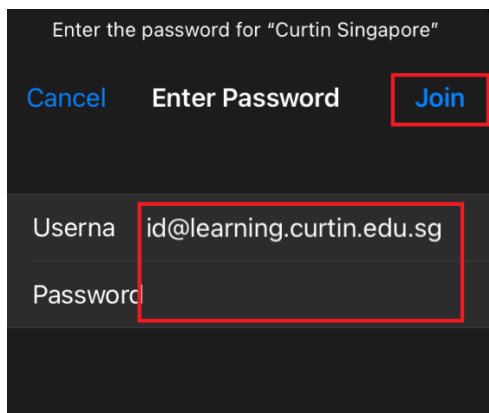

Connecting to Curtin Singapore WIFI (iOS)

1. During the WIFI connection selection, select “Curtin Singapore”

2. Key in <<Your Student ID>>@learning.curtin.edu.sg as the username and << Your Password default is date of birth: YYYYMMDD >> for the password and click “Join”.